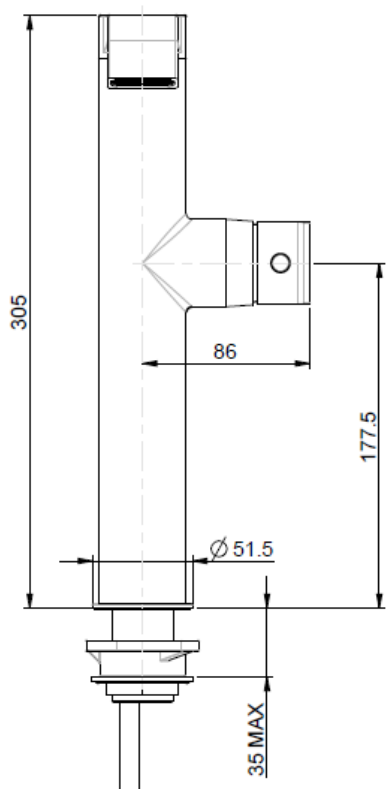

TOLOMEO SINK MIXER (83165 00 C08)

Manufactured in Italy

5 Year Parts & Labour Warranty*

*Extra 10 year replacement
part warranty on cartridge

Proudly imported and distributed by
Gro Agencies Pty Ltd
Unit 2 / 37 Howe St, Osborne Park, WA, 6017
P 08 9446 3288 E info@groagencies.com.au W www.groagencies.com.au