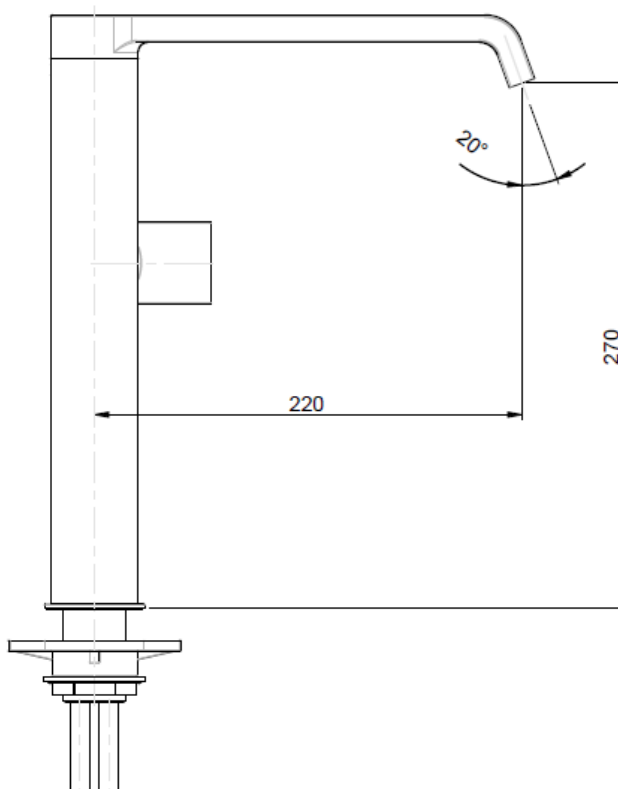

TOLOMEO SINK MIXER (83165 00 C08)

Manufactured in Italy

5 Year Parts & Labour Warranty*

*Extra 10 year replacement
part warranty on cartridge

Proudly imported and distributed by
Gro Agencies Pty Ltd
Unit 2 / 37 Howe St, Osborne Park, WA, 6017
P 08 9446 3288 E info@groagencies.com.au W www.groagencies.com.au